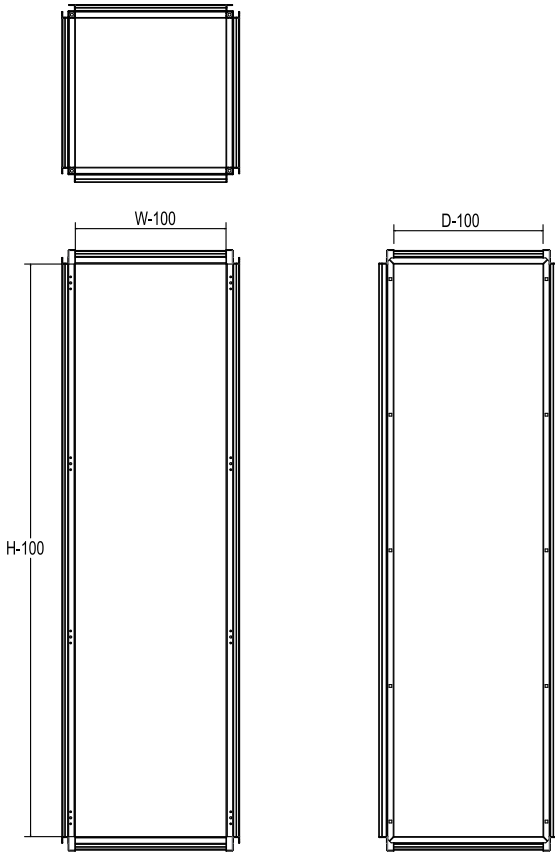

ME Frame

ME Modular Enclosure