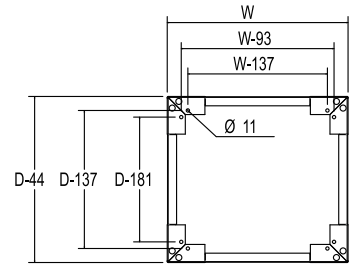

ME Frame

ME Modular Enclosure